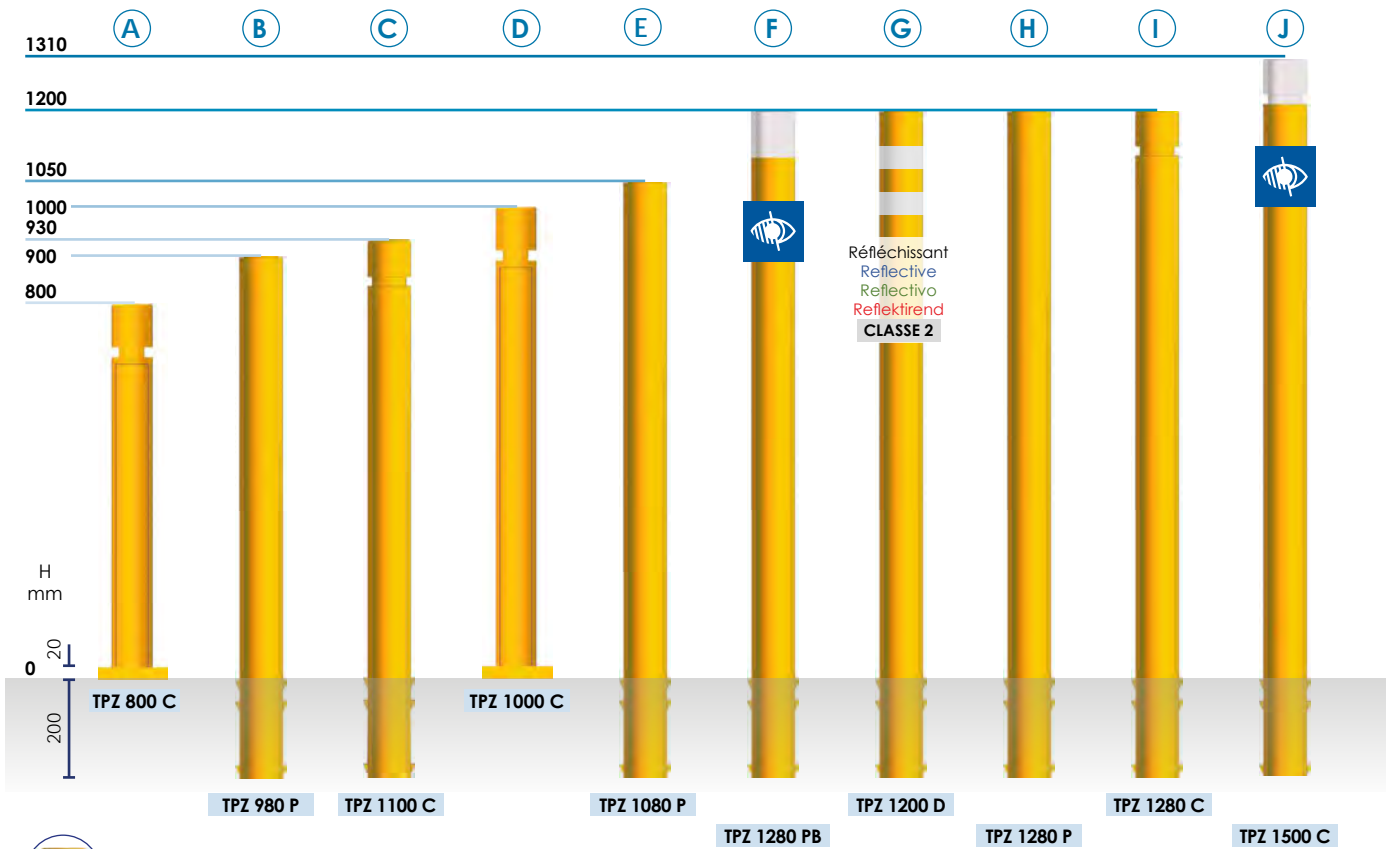

A H 800 mm	C H 930 mm	D H 1000 mm	I H 1200 mm	J H 1310 mm
TPZ 800 CN	TPZ 1100 CN	TPZ 1000 CN	TPZ 1280 C7024	TPZ 1500 CNB
TPZ 800 CV	TPZ 1100 CV	TPZ 1000 CV	TPZ 1280 C8011	TPZ 1500 CGB
	TPZ 1100 CG	TPZ 1000 C7044	TPZ 1280 C8011SPE	TPZ 1500 CMB
	TPZ 1100 CM			

B H 900 mm	E H 1050 mm	F H 1200 mm	G H 1200 mm	H H 1200 mm
TPZ 980 P *	TPZ 1080 P *	TPZ 1280 PB9005	TPZ 1200 D6016	TPZ 1280 P9005
		TPZ 1280 PB6008		
		TPZ 1280 PB8017		
		TPZ 1280 PB7021		
		TPZ 1280 PB7042		

* Sur commande ◦ Under request ◦ Bajo pedido ◦ Auf Bestellung