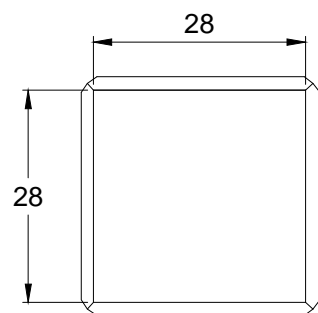

GEOMETRIA / GEOMETRY

PLANTA / TOP VIEW